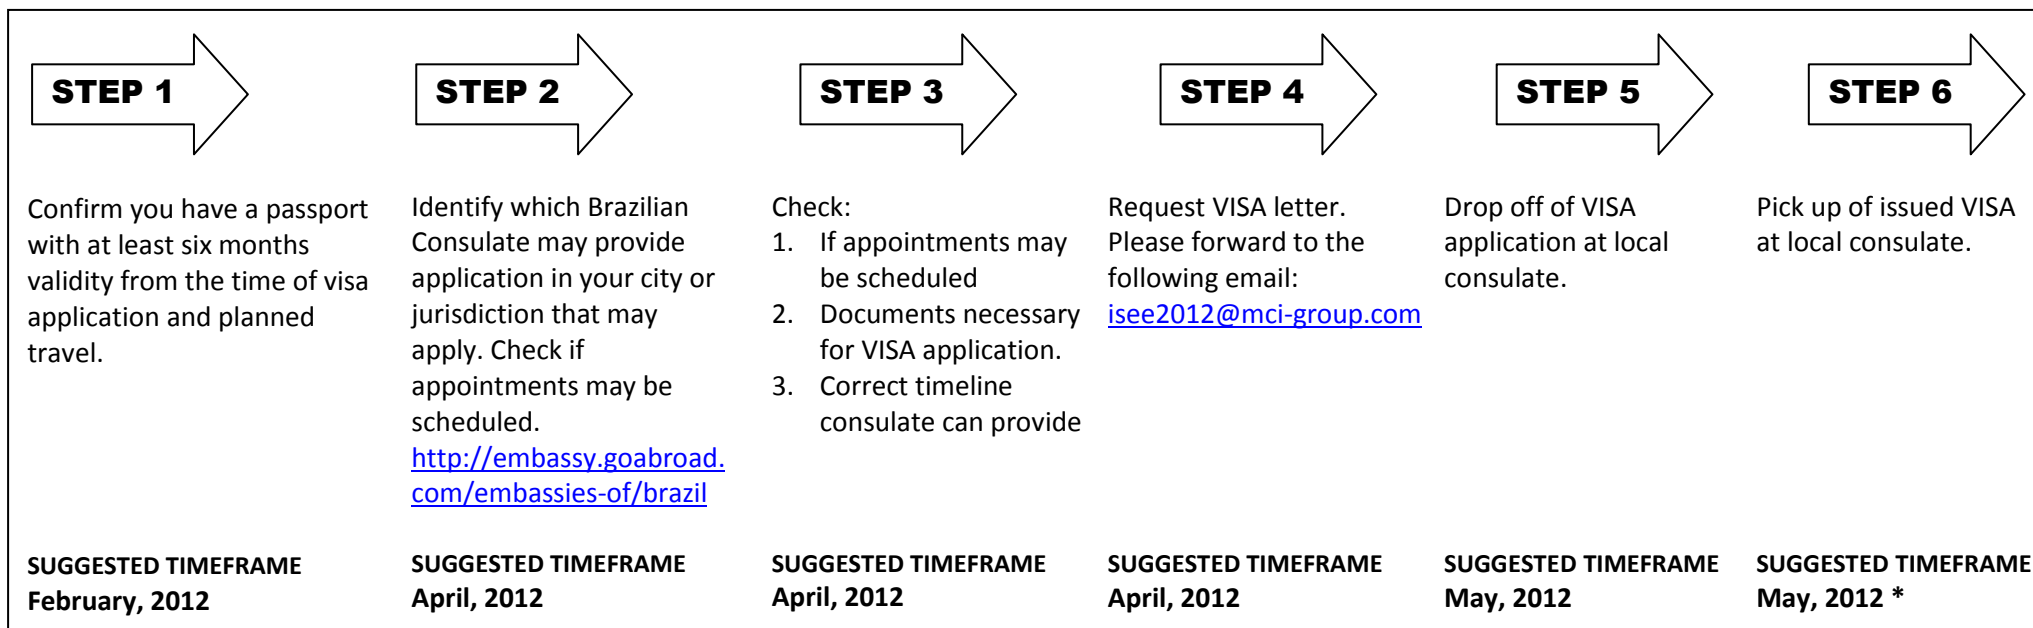

BRAZILIAN VISA APPLICATION TIMELINE
ISEE CONFERENCE 2012
16 – 19 JUNE 2012
RIO DE JANEIRO, BRAZIL

GENERAL INFORMATION:

The application for entry visa to Brazil can be made at any Brazilian consulate abroad. It is required to pay a fee which varies with the type of visa requested and the time that tourists stay in the country. Tourist VISA is good thru 3 months stay.

It is important to remember that passports must have at least six months validity from the time of visa application. You must also submit a color photo and a recent 3x4 or 5x7 with white background.

* In general visas are issued within 5 business days. It may vary according to the local consulate.